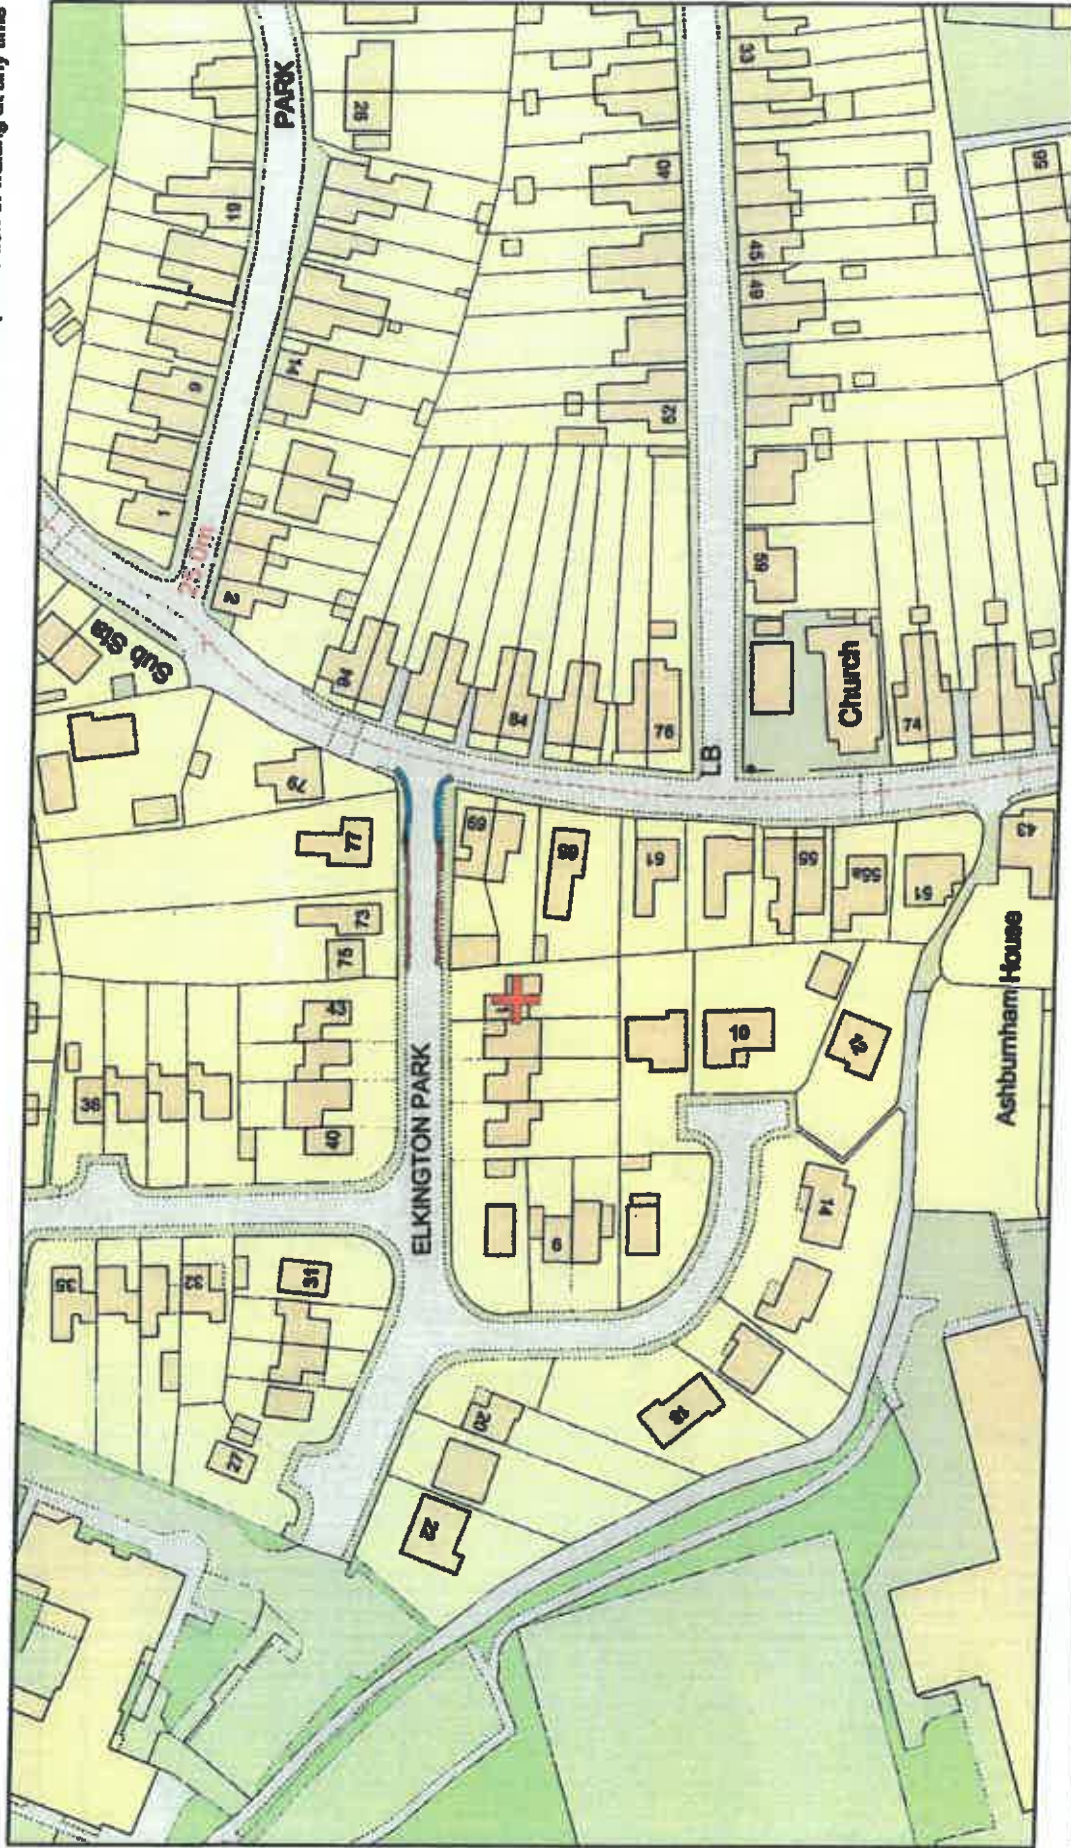

# TREHERBERT STREET, CWMANN

Prohibition of waiting at any time

Graeddifia Scale 1:2500

Canol y Map Map Centre [258818.9,246914.2]

Dyddiad Date 30/10/2018

Canol y Map [252379.9,243720.9]  
Map Centra

Dyddiad Date 19/05/2017

# ELKINGTON PARK, BURRY PORT

Existing prohibition of waiting at any time  
Extension to prohibition of waiting at any time

Graddfa  
Scale  
1:1250

Canol y Map  
Map Centre

[244385.5,201139.5]

Dyddiad  
Date  
07/11/2018

# LANE ADJACENT TO DANLAN ROAD, PEMBREY

Proposed Revocation of existing prohibition of waiting at any time  
Proposed Prohibition of Waiting Monday to Friday between 08:00 to 17:00  
hours

Canol y Map  
Map Centre  
[242395.2, 201418.9]