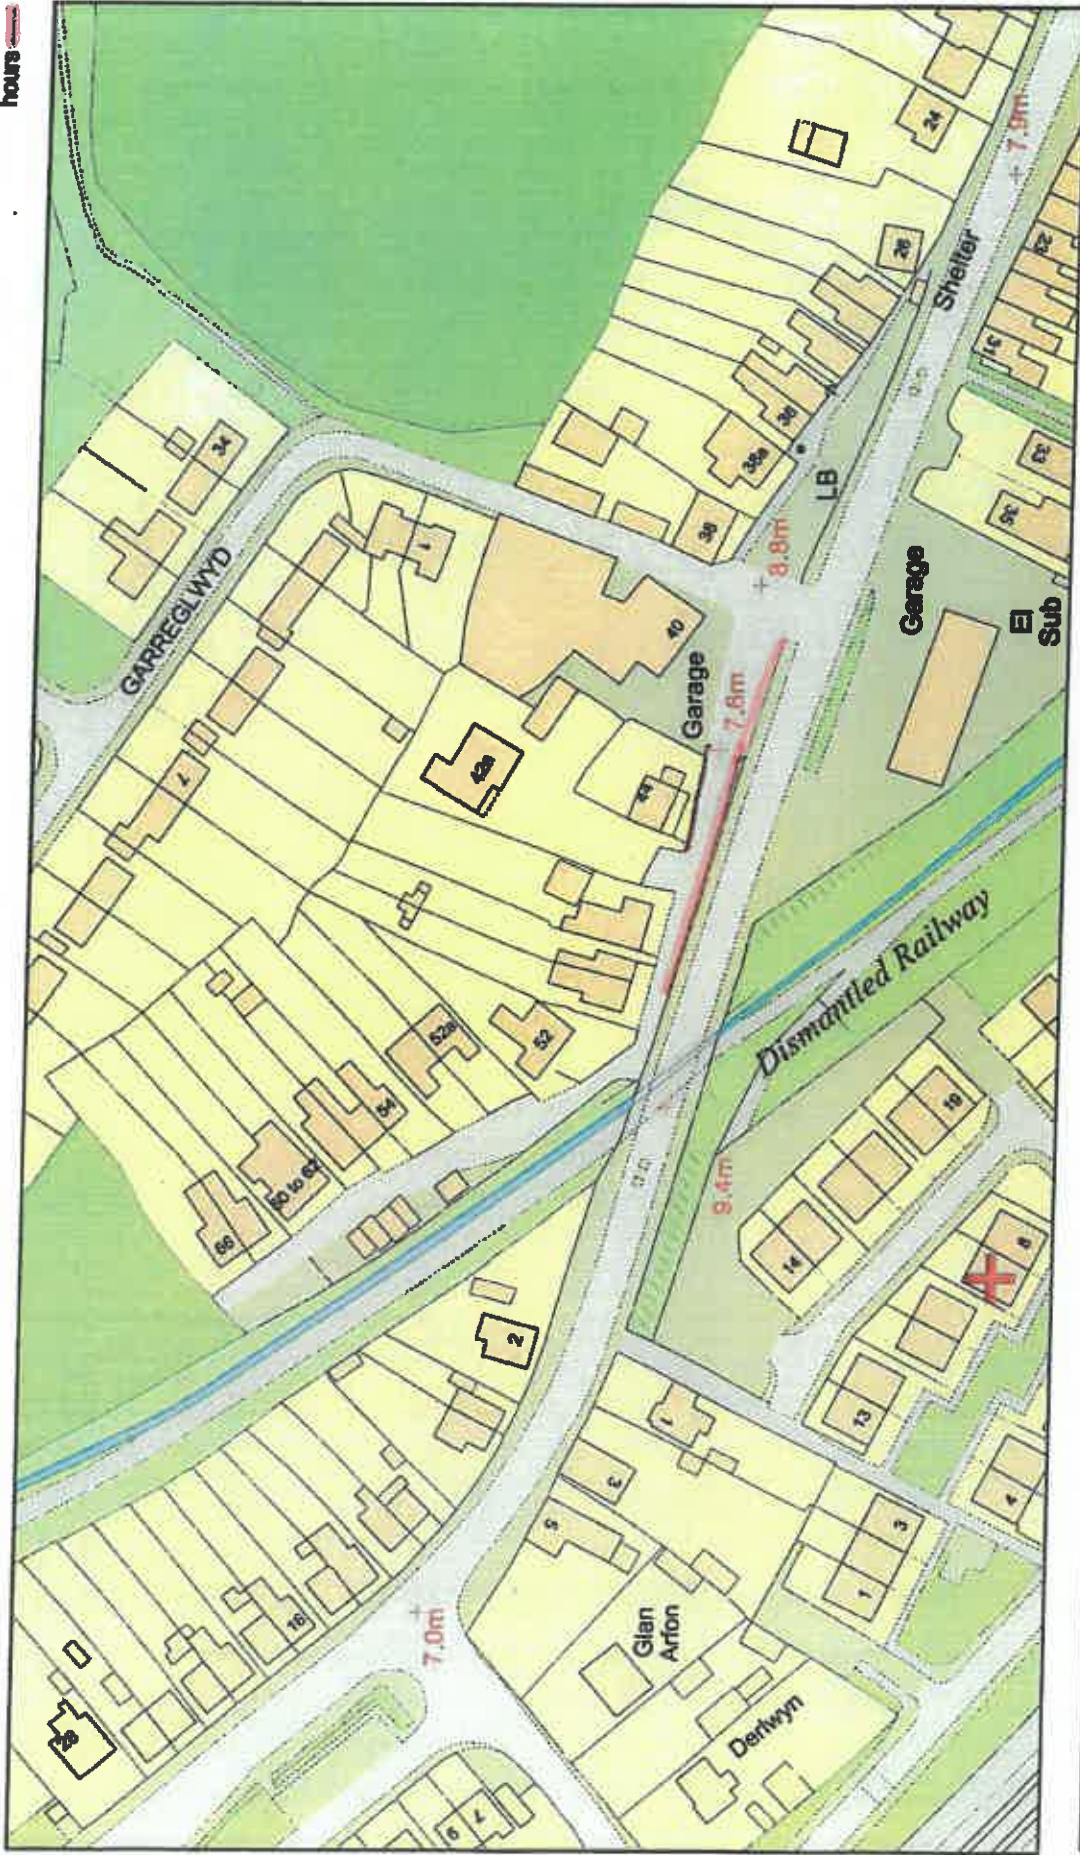

# ELKINGTON PARK, BURRY PORT

Existing prohibition of waiting at any time  
Extension to prohibition of waiting at any time

Graddfa  
Scale  
1:1250

Canol y Map  
Map Centre

[244385.5,201139.5]

Dyddiad  
Date  
07/11/2018

**PROHIBITION OF  
WAITING/LOADING/UNLOADING BRYN  
ISAF/TRALLWM ROAD, LLWYNHENDY**

Ysgol Gyfeirddi Gymuneddi Bryn Tog /  
Bryn Tog Community Primary School

0 20 40 60m  
Graddfa  
Scale

1:1250

Canol y Map  
Map Centre

# LANE ADJACENT TO DANLAN ROAD, PEMBREY

Proposed Revocation of existing prohibition of waiting at any time  
Proposed Prohibition of Waiting Monday to Friday between 08:00 to 17:00  
hours

Canol y Map  
Map Centre  
[242395.2, 201418.9]