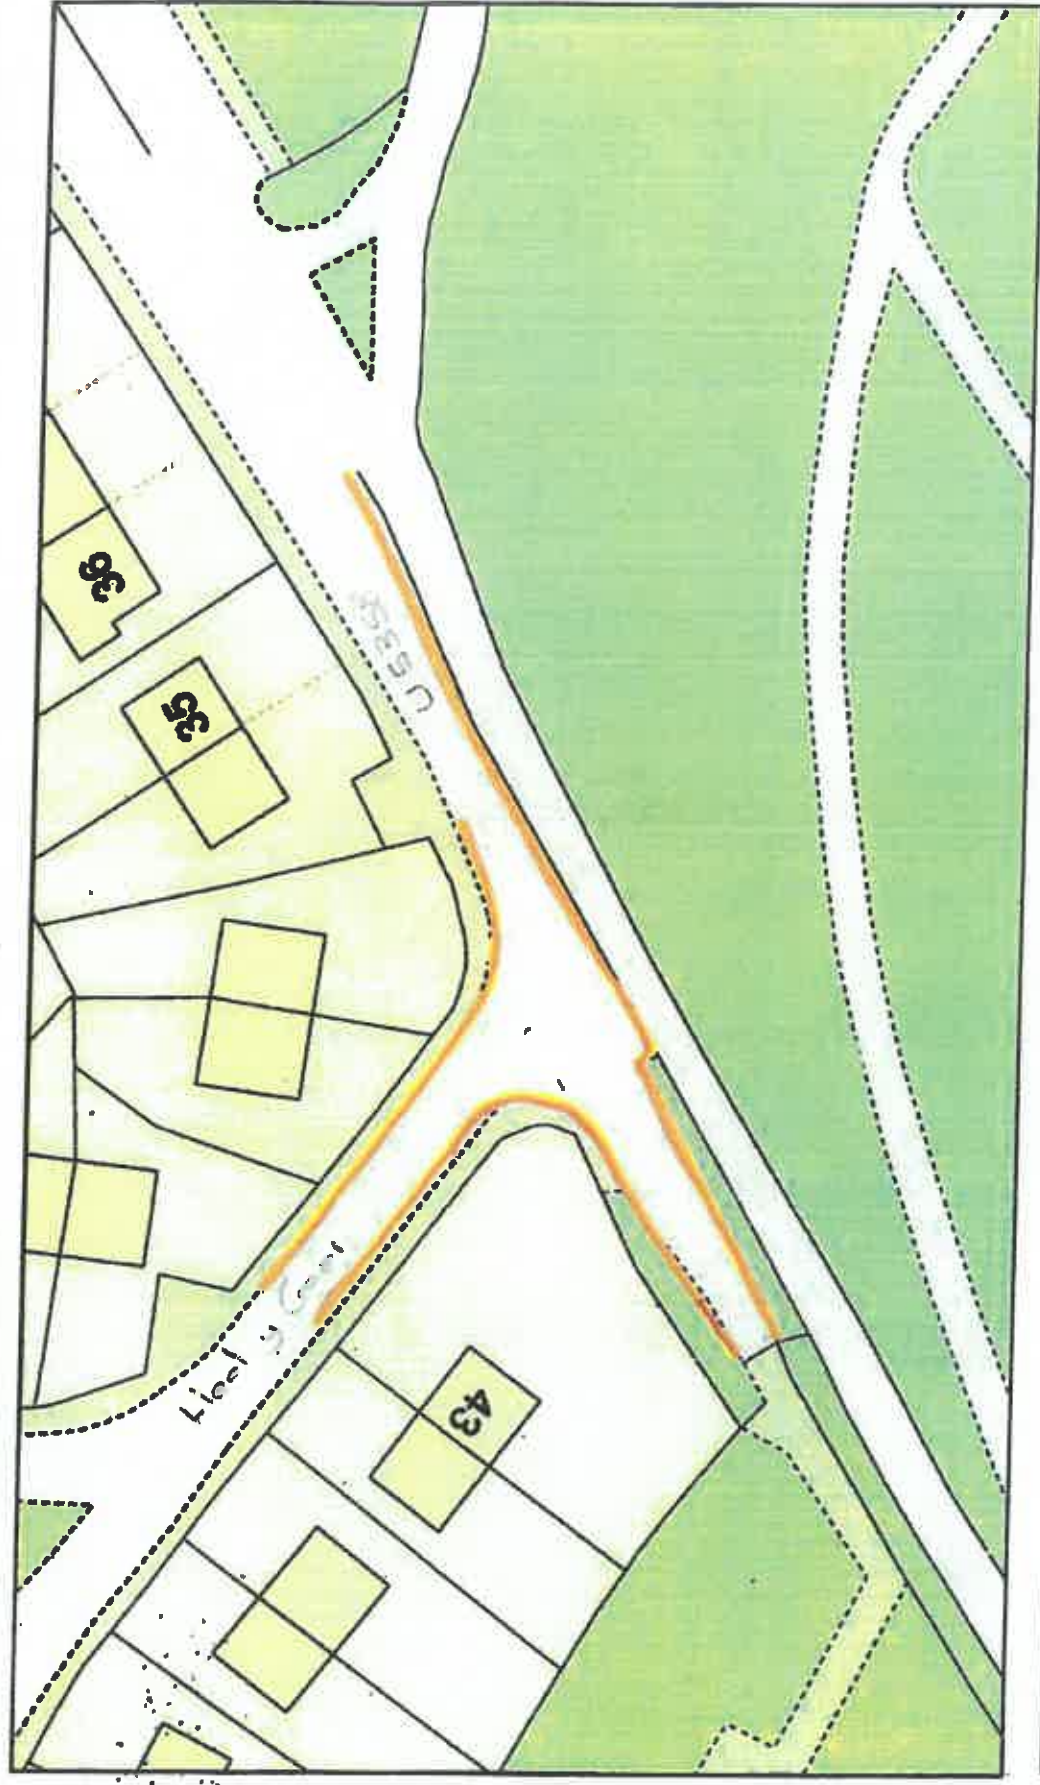

# TREHERBERT STREET, CWMANN

Prohibition of waiting at any time

Graeddifia Scale 1:2500

Canol y Map Map Centre [258818.9,246914.2]

Dyddiad Date 30/10/2018

# LLANYBYDDER, HEOL-Y-GAER - proposed double yellow lines

Yellow lines - proposed double yellow lines (prohibition of parking) on the U5358, HEOL-Y-GAER, and, the U6368, HEOL-Y-GAER (SPUR 3)

Graddfa Scale 1:500

Canol y Map [252379.9,243720.9]  
Map Centra

Dyddiad Date 19/05/2017

# LANE ADJACENT TO DANLAN ROAD, PEMBREY

Proposed Revocation of existing prohibition of waiting at any time  
Proposed Prohibition of Waiting Monday to Friday between 08:00 to 17:00  
hours

Canol y Map  
Map Centre  
[242395.2, 201418.9]